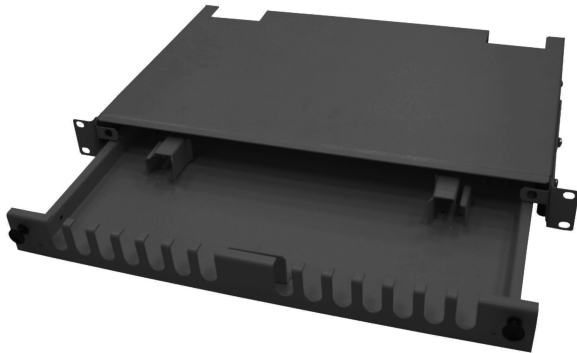

Product Information

Shell for excess cable, BKT 19", 1U, RAL 7021 black

Card No. PI_11140200.2_02.16

Features

- To manage excess of station cables, patch cords and pigtails
- Material: steel sheet
- Height: 1U
- Weight: 1,63 kg
- Colour: RAL 7021

Performance/Variants

Type	Width (mm)	Depth (mm)	Height (mm)	Index
1U	483	44	250	11140200.2